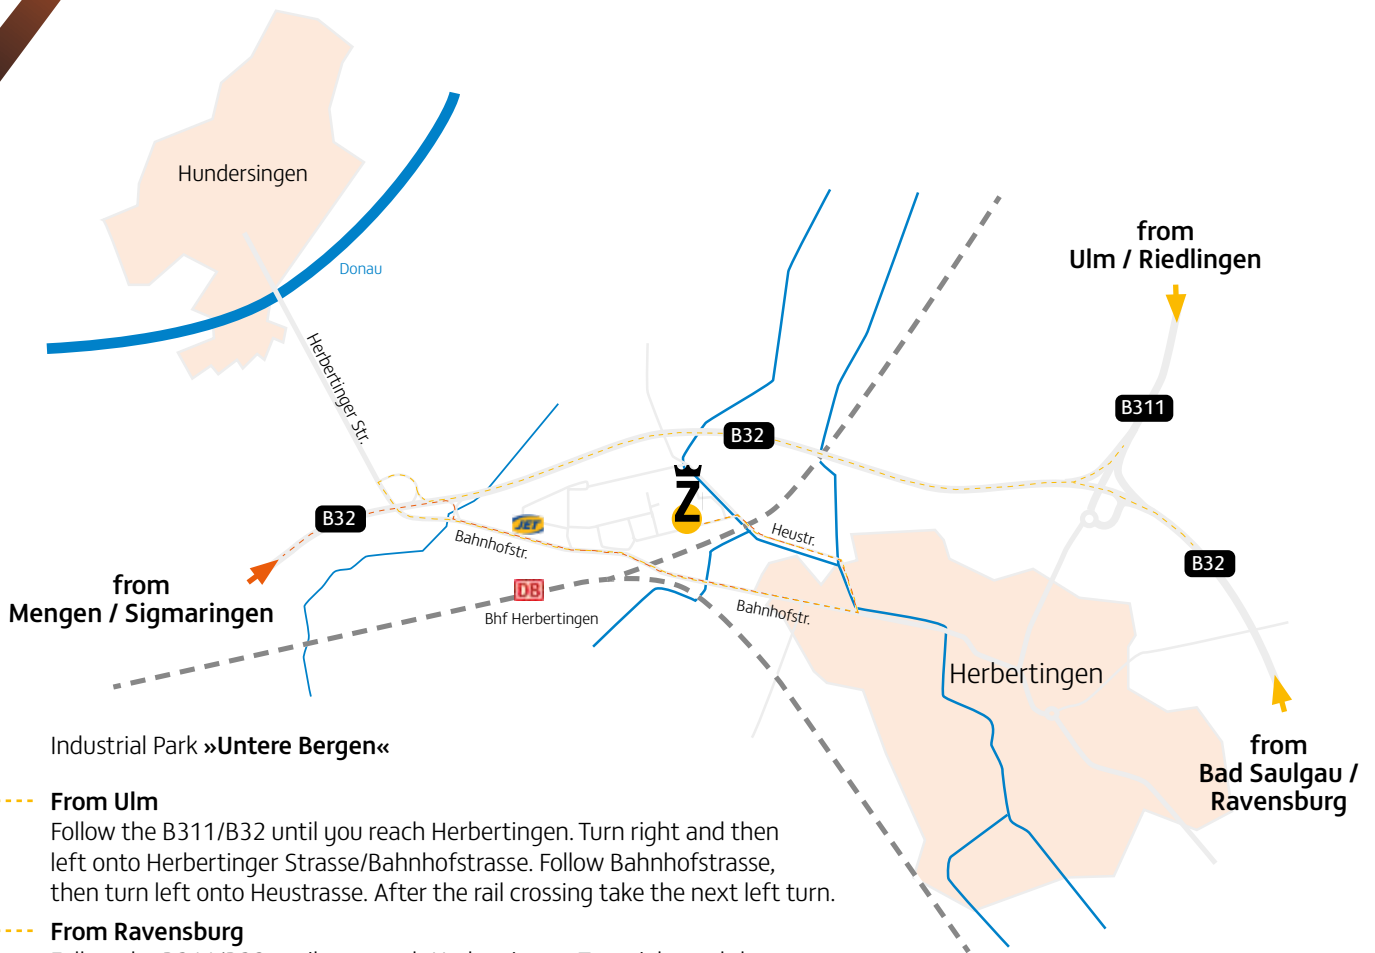

How to find ZOLLERN- Drive Technology in Herbertingen

Industrial Park »Untere Bergen«

From Ulm

Follow the B311/B32 until you reach Herbertingen. Turn right and then left onto Herbertinger Strasse/Bahnhofstrasse. Follow Bahnhofstrasse, then turn left onto Heustrasse. After the rail crossing take the next left turn.

From Ravensburg

Follow the B311/B32 until you reach Herbertingen. Turn right and then left onto Herbertinger Strasse/Bahnhofstrasse. Follow Bahnhofstrasse, then turn left onto Heustrasse. After the rail crossing take the next left turn.

From Sigmaringen

Follow the B311/B32 until you reach Herbertingen. Turn right and then left onto Bahnhofstrasse. Follow Bahnhofstrasse, then turn left onto Heustrasse. After the rail crossing take the next left turn.